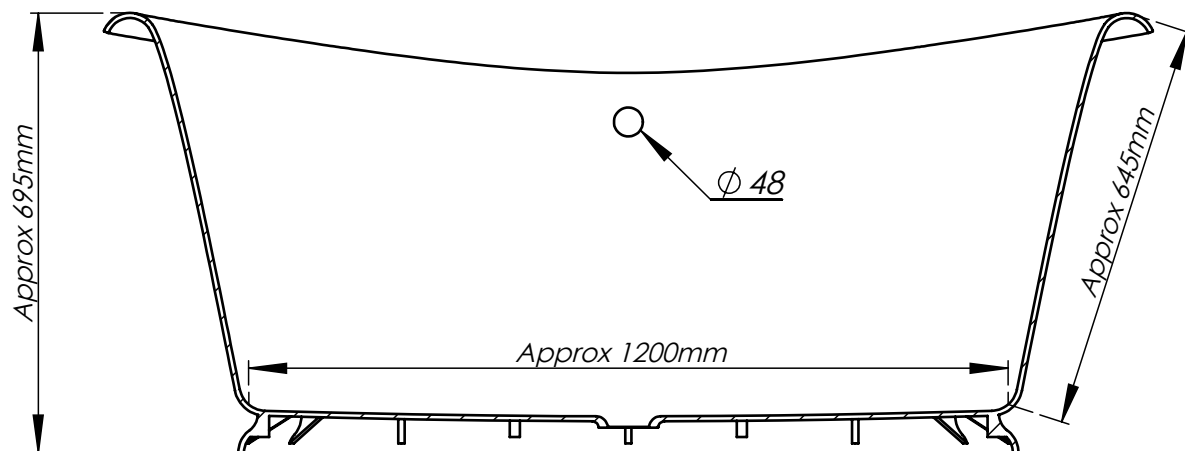

PROFILE A-A

PROFILE B-B

DAD 1006

Length: 1660mm
Width: 690mm
Height: 695mm
Capacity: 300 litres
Weight: 175 kg*

** Due to hand made process weight can be up to 10 kg more*