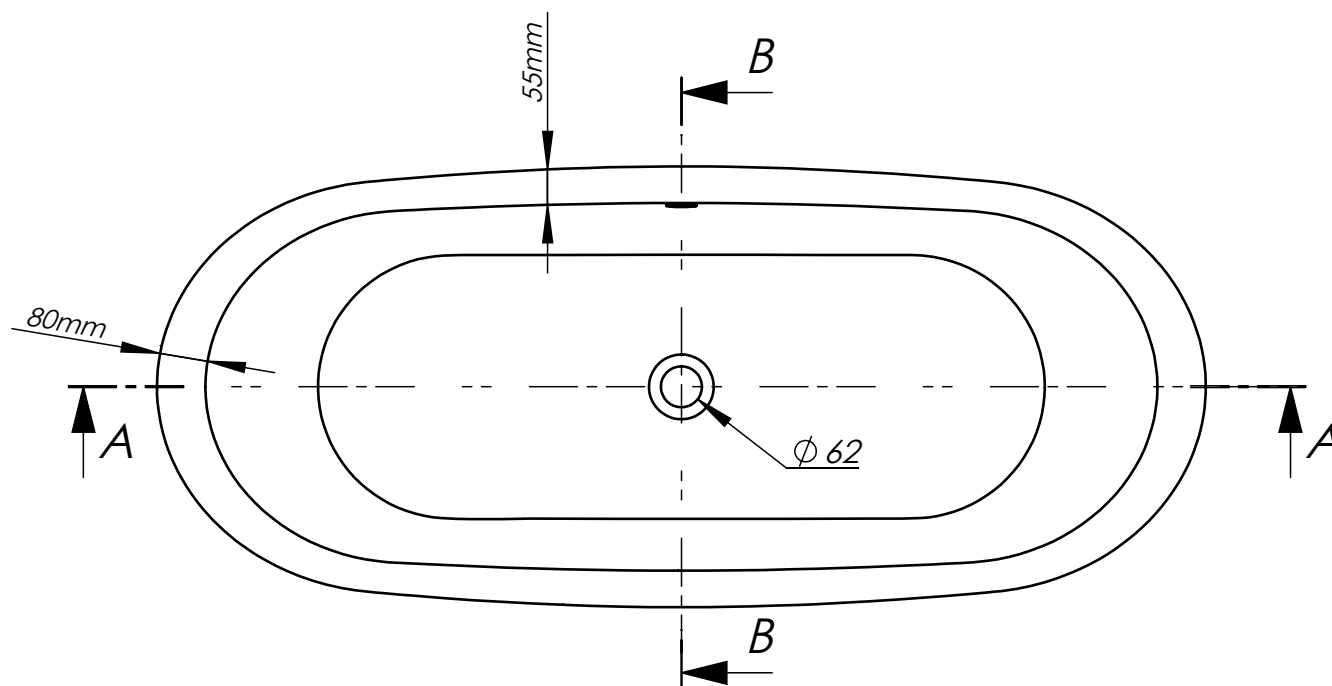

PROFILE A-A

PROFILE B-B

DAD 1006

Length: 1660mm
Width: 690mm
Height: 695mm
Capacity: 300 litres
Weight: 175 kg*

** Due to hand made process weight can be up to 10 kg more*