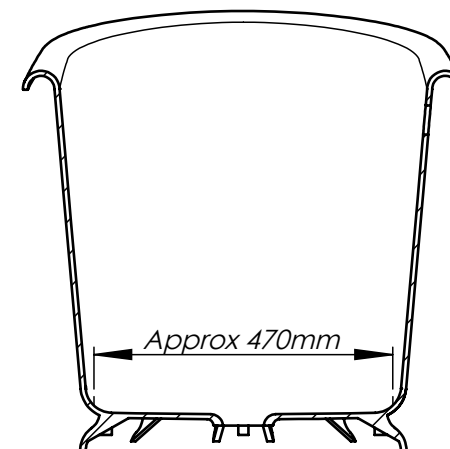

PROFILE A-A

PROFILE B-B

DAD 1006

Length: 1660mm
Width: 690mm
Height: 695mm
Capacity: 300 litres
Weight: 175 kg*

** Due to hand made process weight can be up to 10 kg more*